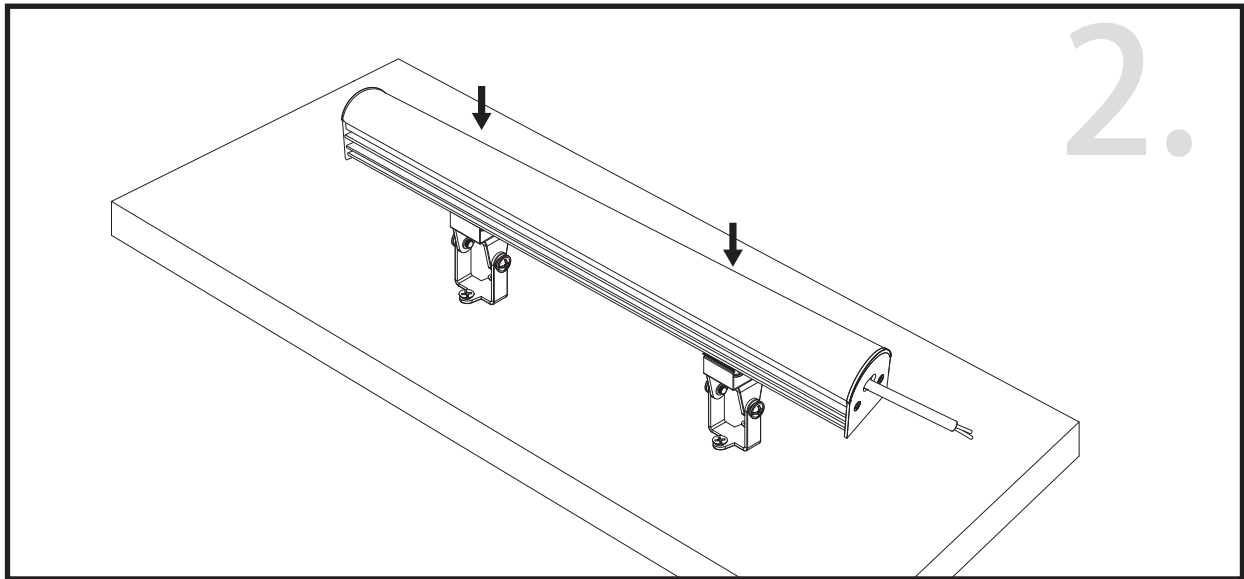

ADJUSTABLE CLIP INSTALLING INSTRUCTIONS