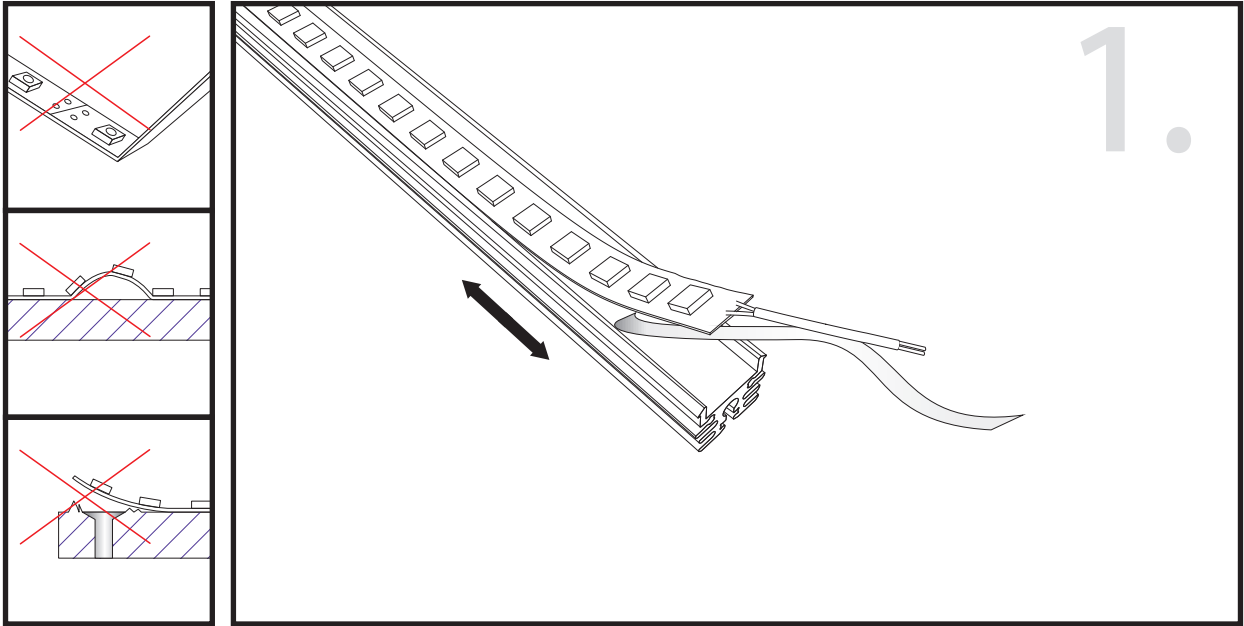

Aluminium LED Profile LW-AP4

Unit:mm

	Name	Code	Material	Color	Others
①	Aluminum Profile	AP4	Aluminum	Silver / White / Black / RAL color	
②	LED strip	-	-	-	MAX. 19.2W/m
④	Endcap (with hole)	AP4-Cap-H	Aluminum	Silver / White / Black / RAL color	-
⑤	Endcap (without hole)	AP4-Cap	Aluminum	Silver / White / Black / RAL color	-
⑥	Adjustable Clip	AP4-Clip-A	Stainless Steel	ecru	-
⑦	Metal Clip	AP4-Clip-M	Stainless Steel	ecru	-

③ Optional Diffuser(PMMA/PC)

Color	Light Transmittance	Code
Opal	45%	AP2-O
Milky	-	-
Frosted	46%	AP2-F
Clear	95%	AP2-C

ADJUSTABLE CLIP INSTALLING INSTRUCTIONS

METAL CLIP INSTALLING INSTRUCTIONS