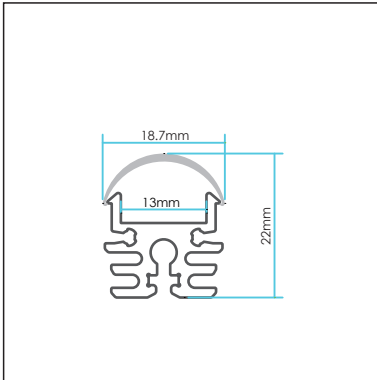

Aluminium LED Profile LW-AP4

Unit:mm

	Name	Code	Material	Color	Others
①	Aluminum Profile	AP4	Aluminum	Silver / White / Black / RAL color	
②	LED strip	-	-	-	MAX. 19.2W/m
④	Endcap (with hole)	AP4-Cap-H	Aluminum	Silver / White / Black / RAL color	-
⑤	Endcap (without hole)	AP4-Cap	Aluminum	Silver / White / Black / RAL color	-
⑥	Adjustable Clip	AP4-Clip-A	Stainless Steel	ecru	-
⑦	Metal Clip	AP4-Clip-M	Stainless Steel	ecru	-