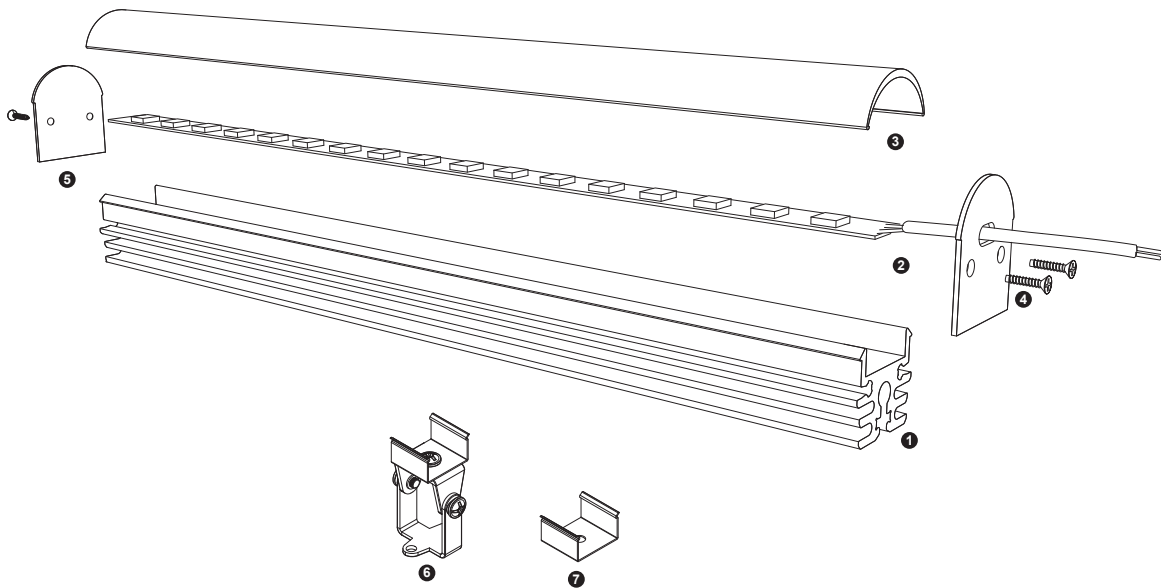

Aluminium LED Profile LW-AP4

Unit:mm

	Name	Code	Material	Color	Others
①	Aluminum Profile	AP4	Aluminum	Silver / White / Black / RAL color	
②	LED strip	-	-	-	MAX. 19.2W/m
④	Endcap (with hole)	AP4-Cap-H	Aluminum	Silver / White / Black / RAL color	-
⑤	Endcap (without hole)	AP4-Cap	Aluminum	Silver / White / Black / RAL color	-
⑥	Adjustable Clip	AP4-Clip-A	Stainless Steel	ecru	-
⑦	Metal Clip	AP4-Clip-M	Stainless Steel	ecru	-

③ Optional Diffuser(PMMA/PC)

Color	Light Transmittance	Code
Opal	45%	AP2-O
Milky	-	-
Frosted	46%	AP2-F
Clear	95%	AP2-C

ADJUSTABLE CLIP INSTALLING INSTRUCTIONS

METAL CLIP INSTALLING INSTRUCTIONS