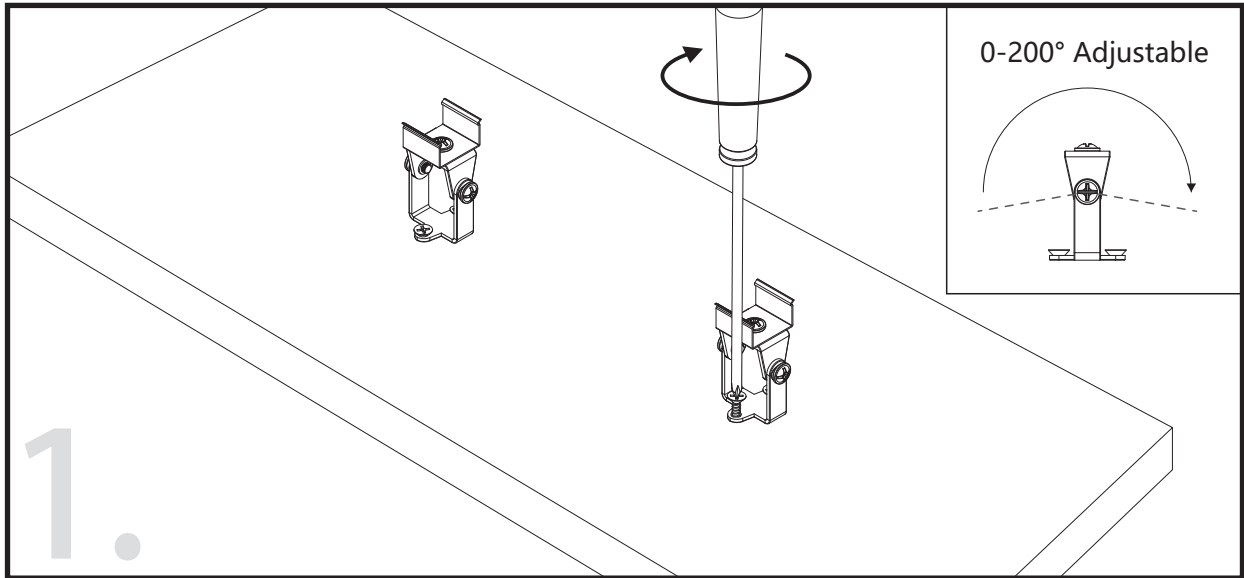

ADJUSTABLE CLIP INSTALLING INSTRUCTIONS